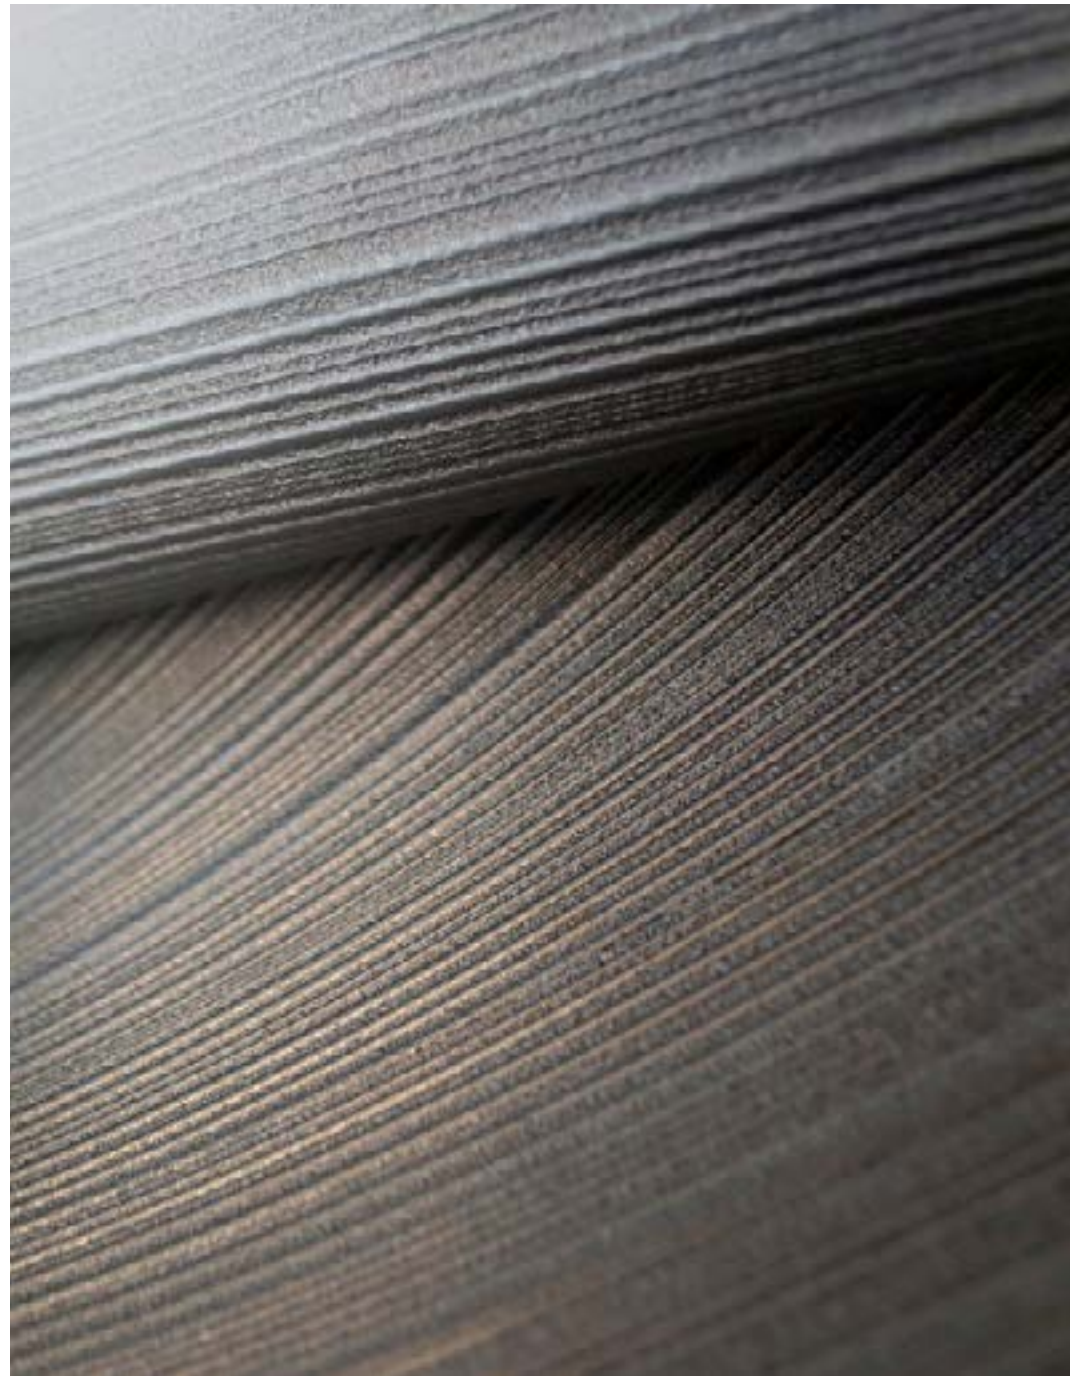

Stratos

Arte Contract

This vinyl wallcovering is developed for the contract market and is therefore extremely durable, shock resistant and washable

Click [here](#) for more info.

VINYL | WALLCOVERINGS

Composition: Contract vinyl on fabric backing
Dimensions: Width 132/137 cm (52/54"), untrimmed, sold by the linear metre/yard
Product category: Contract vinyl