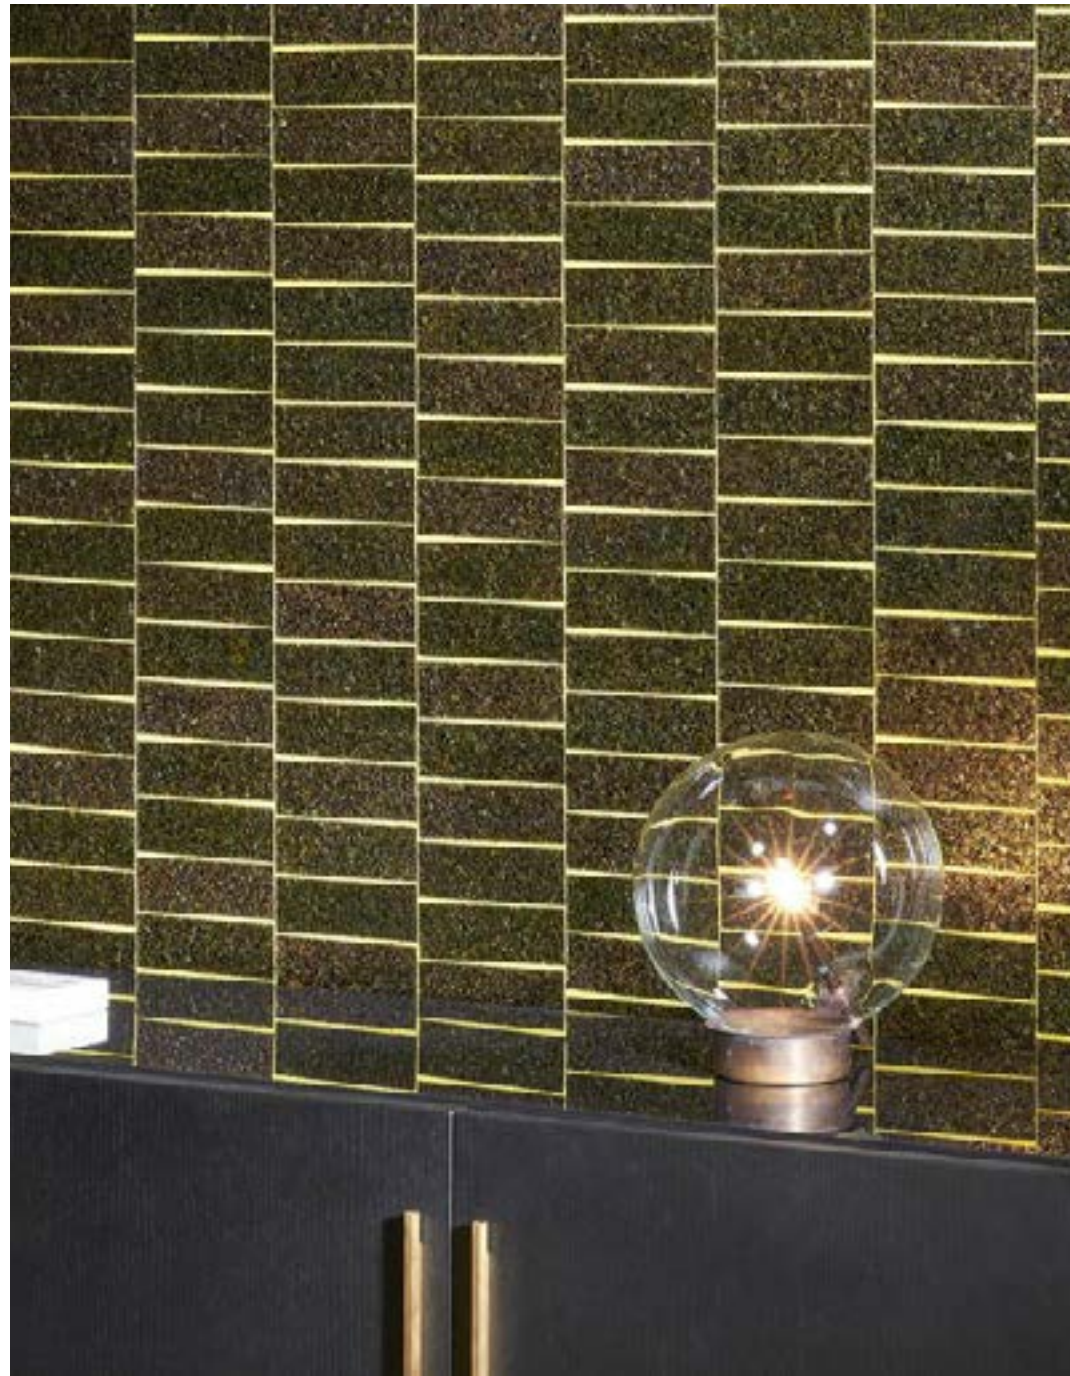

Bandeau

Collection Artisan

Handmade wallcovering with mica flakes

Click [here](#) for more info.

NATURAL | WALLCOVERINGS

Composition: Natural wallcovering on non-woven backing
Dimensions: Width 91.44 cm (36"), sold by the linear metre/yard
Product category: Couture