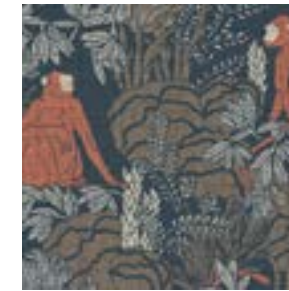

13532

VINYL | WALLCOVERINGS

Composition: Vinyl wallpaper on non-woven backing
Dimensions: Rolls of 10.05 m x 0.70 m = 7 m² / 11 yds x 27.56" = 75 sq. ft.
Product category: Refined