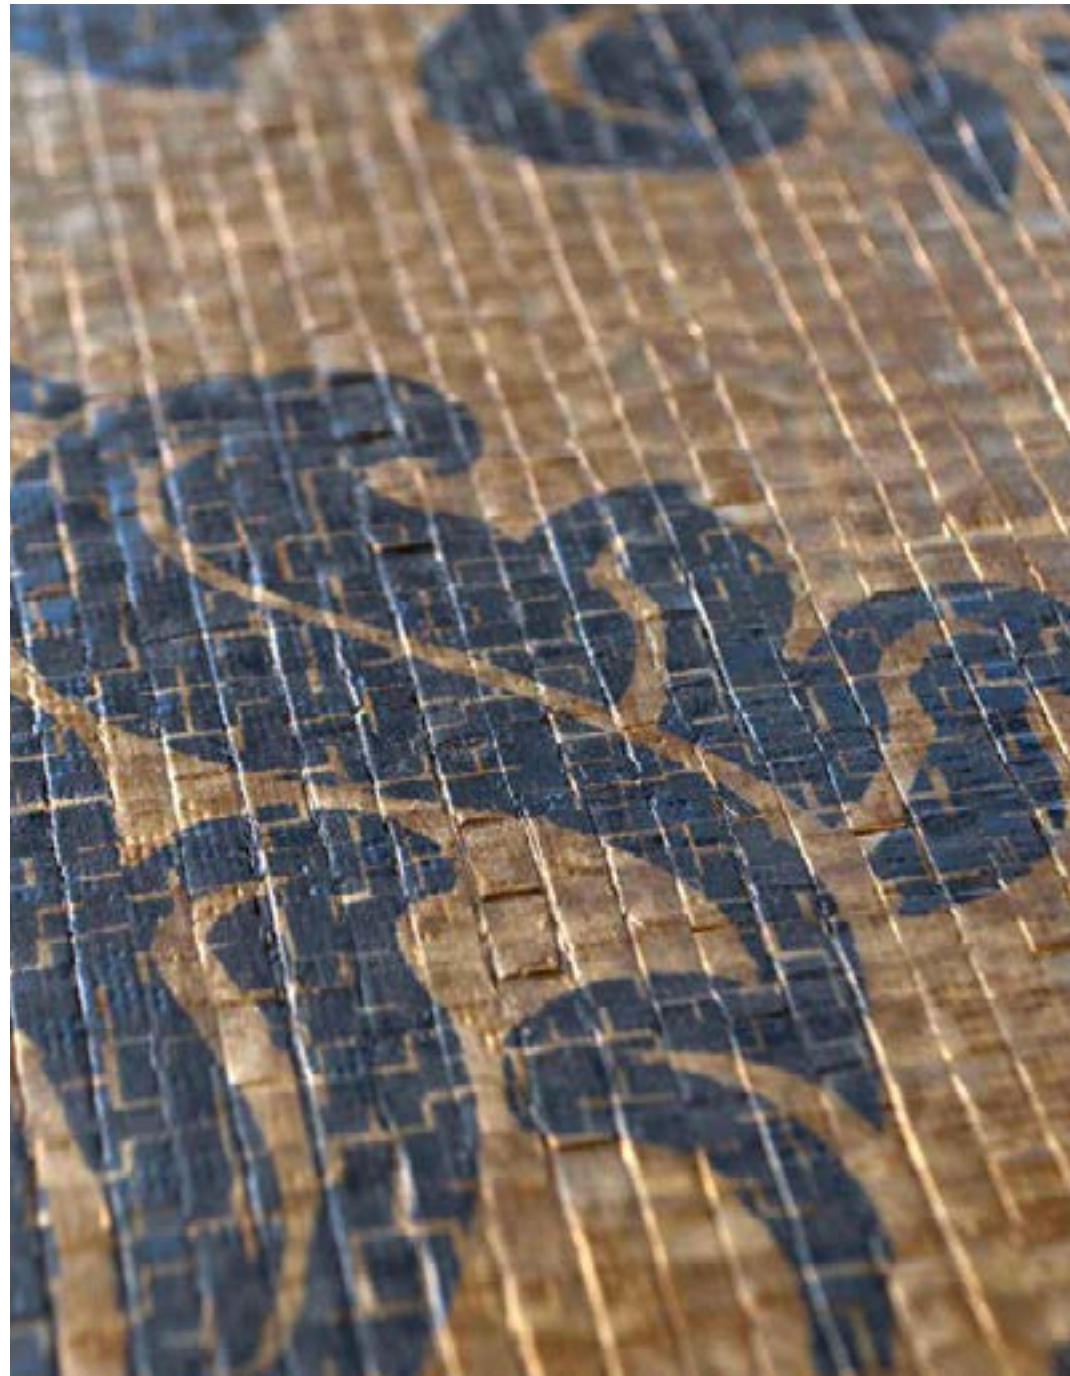

Mosaic Damask

Arte Contract

This vinyl wallcovering is developed for the contract market and is therefore extremely durable, shock resistant and washable

Click [here](#) for more info.

47024

47022

47020

47025