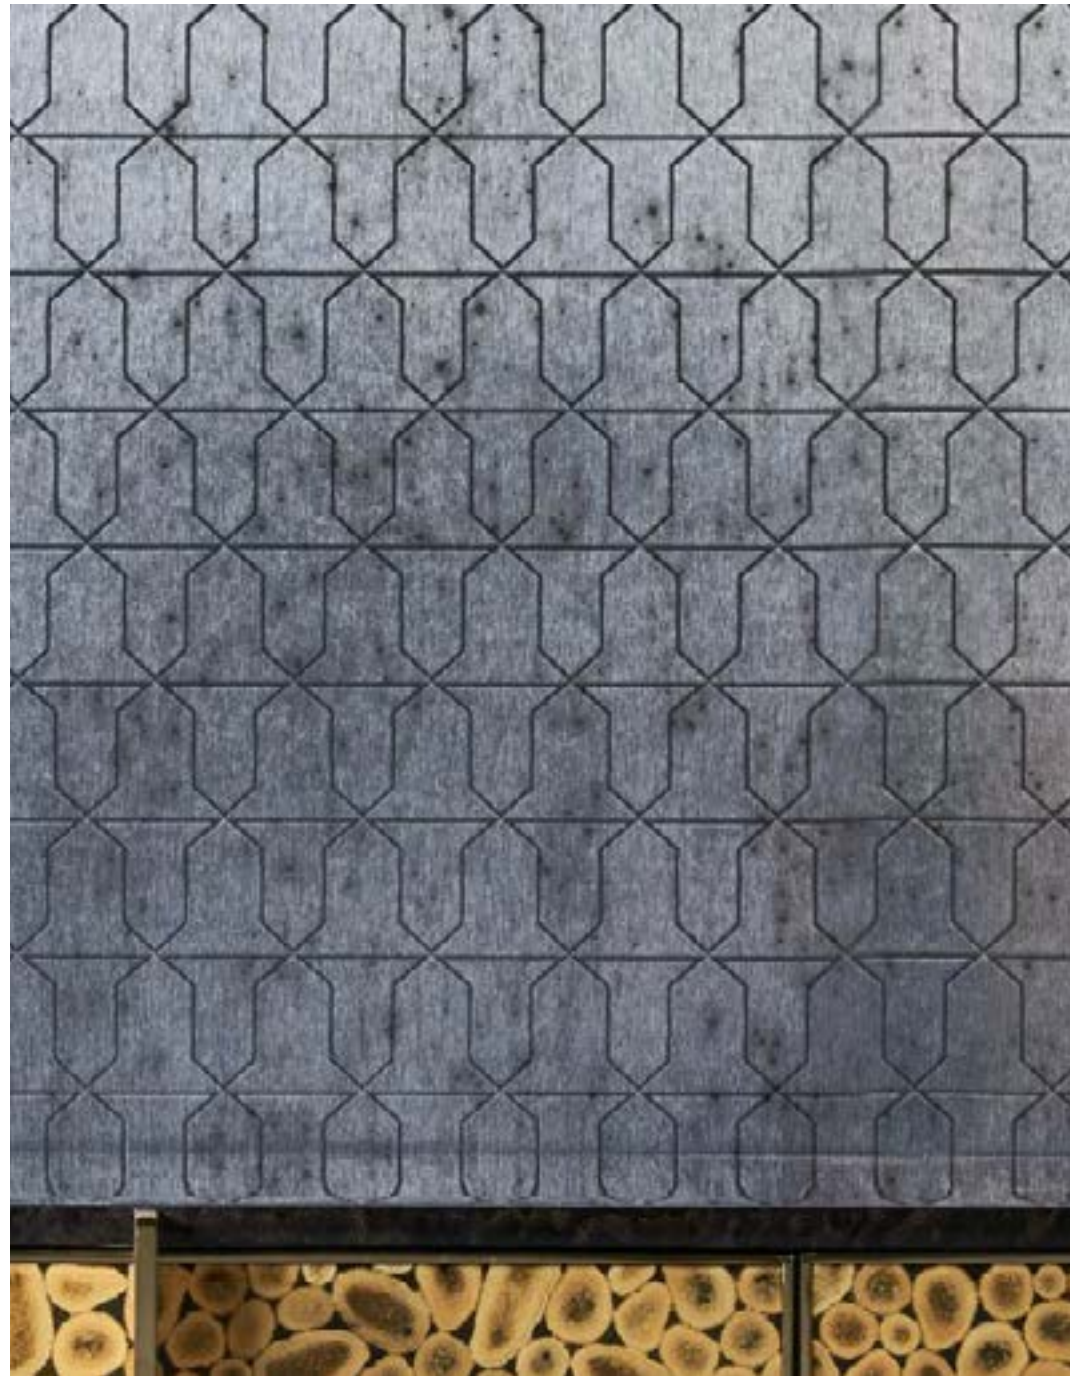

Domus

Collection Metal X Signum

Wallcovering made of real metal foil with an oxidised effect and a print on matching tones, finished with a layer of satin lacquer or glass beads

Click [here](#) for more info.

SPECIALTY | WALLCOVERINGS

Composition: Metallic wallcovering on non-woven backing
Dimensions: Width 90 cm (35.43"), sold by the linear metre/yard
Product category: Exquisite