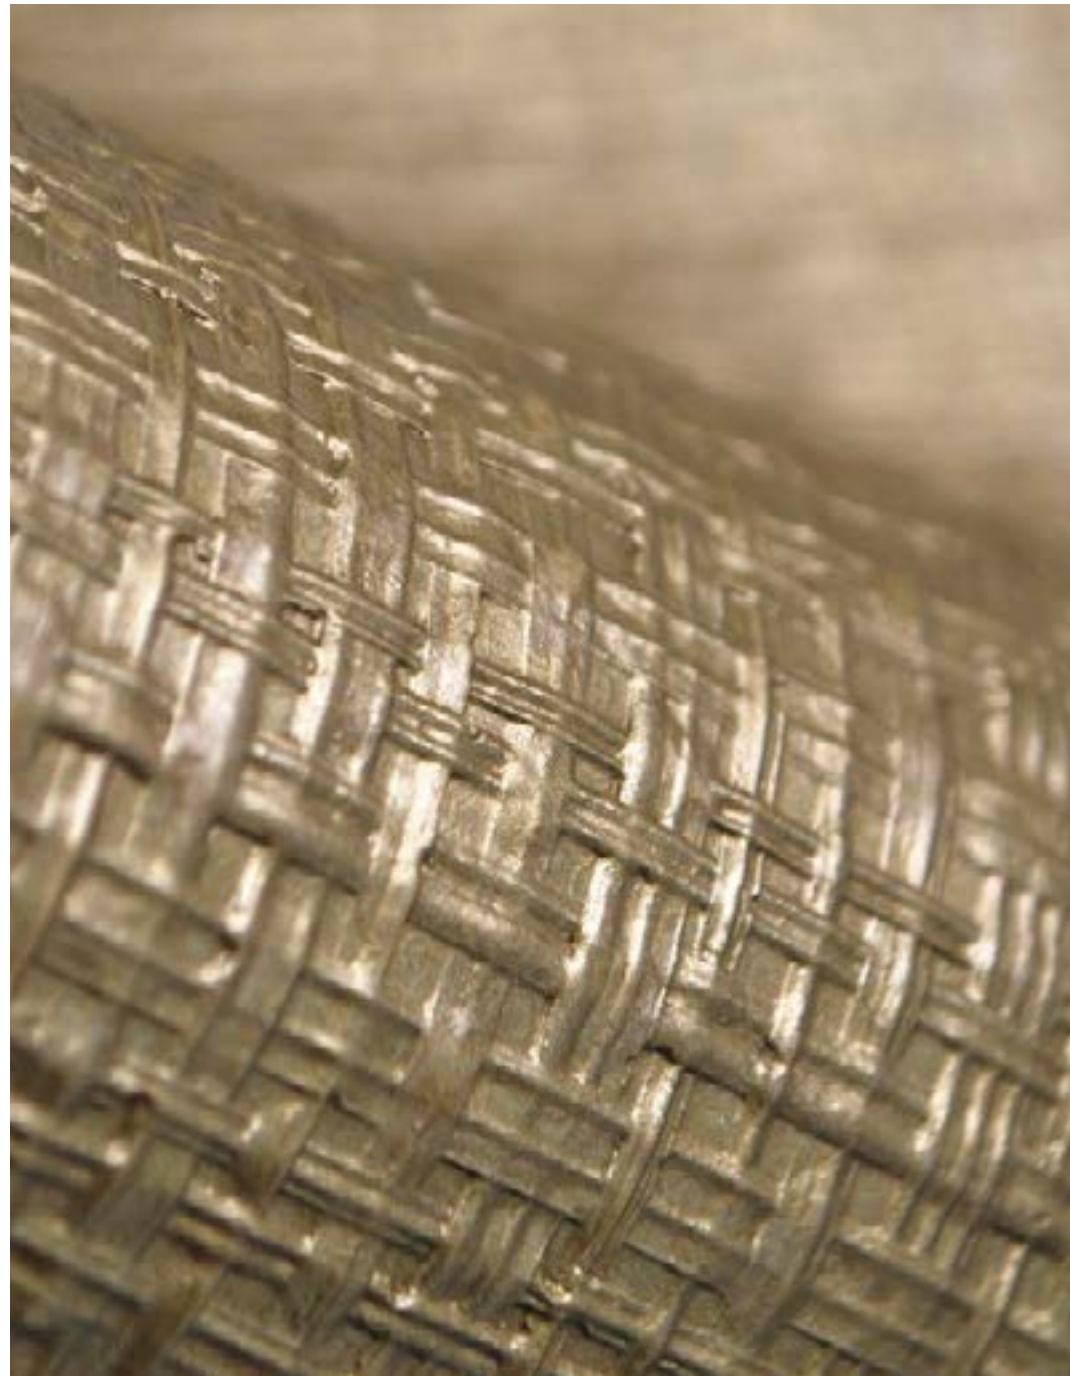

Oxyde Fibers

Arte Contract

This vinyl wallcovering is developed for the contract market and is therefore extremely durable, shock resistant and washable

Click [here](#) for more info.

47047

47050

47044

47041

47055

47048

47049

47045

47051

47042

47056

47052

47046

47043

47040

47053

47054

VINYL | WALLCOVERINGS

Composition: Contract vinyl on fabric backing
Dimensions: Width 132/137 cm (52/54”), untrimmed, sold by the linear metre/yard
Product category: Contract vinyl