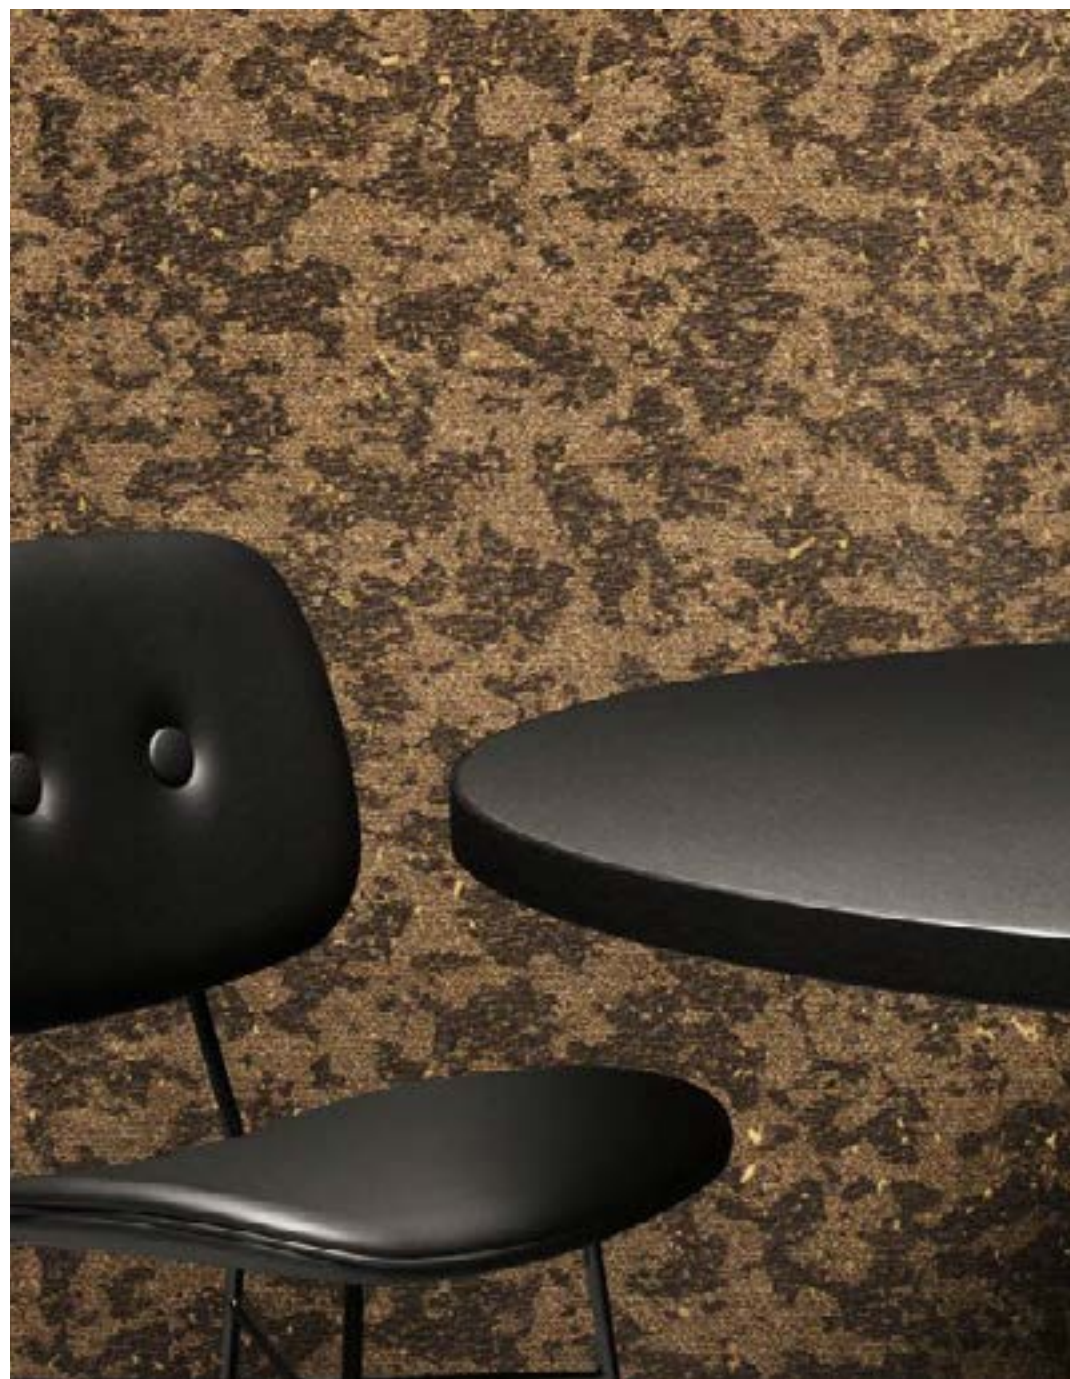

Bearded Leopard

Collection Moooi Wallcovering Extinct Animals

Foil based wallcovering lined with cork and flock, based on the fur of the Bearded Leopard

Click [here](#) for more info.

NON-WOVEN | WALLCOVERINGS

Composition: Non-woven wallcovering

Dimensions: Width 90 cm (35.43"), sold by the linear metre/yard

Product category: Exquisite