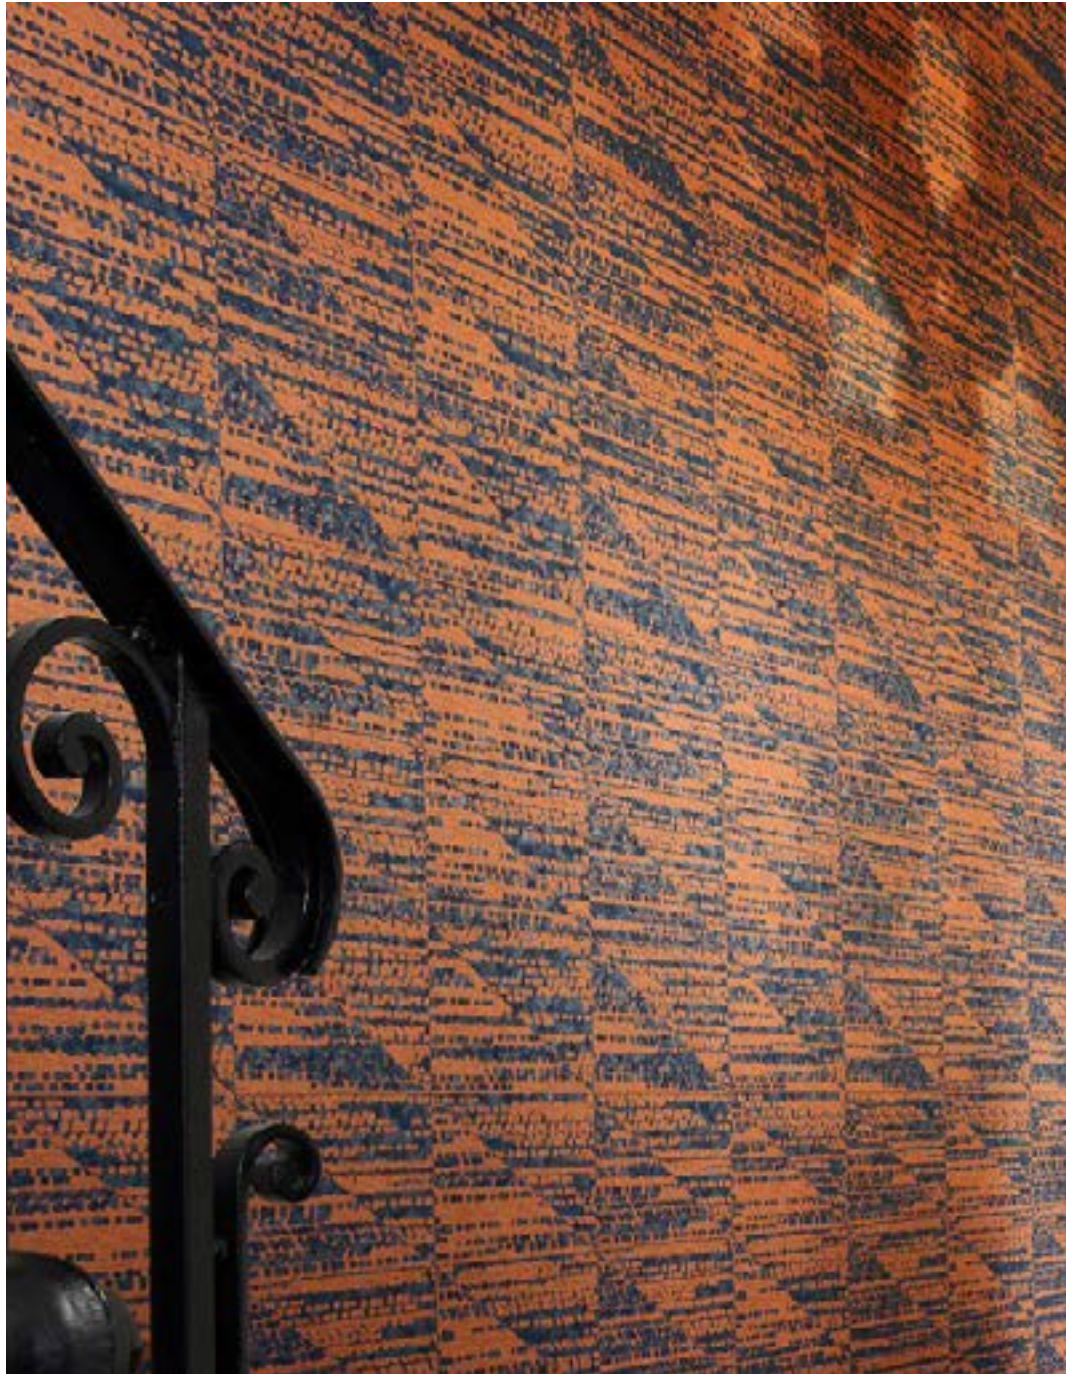

Forma

Collection *Figura*

Click [here](#) for more info.

NON-WOVEN | WALLCOVERINGS

Composition: Wallpaper on non-woven backing
Dimensions: Rolls of 8.50 m x 0.70 m = 6 m² / 9.30 yds x 27.56"
= 64 sq. ft.
Product category: Refined