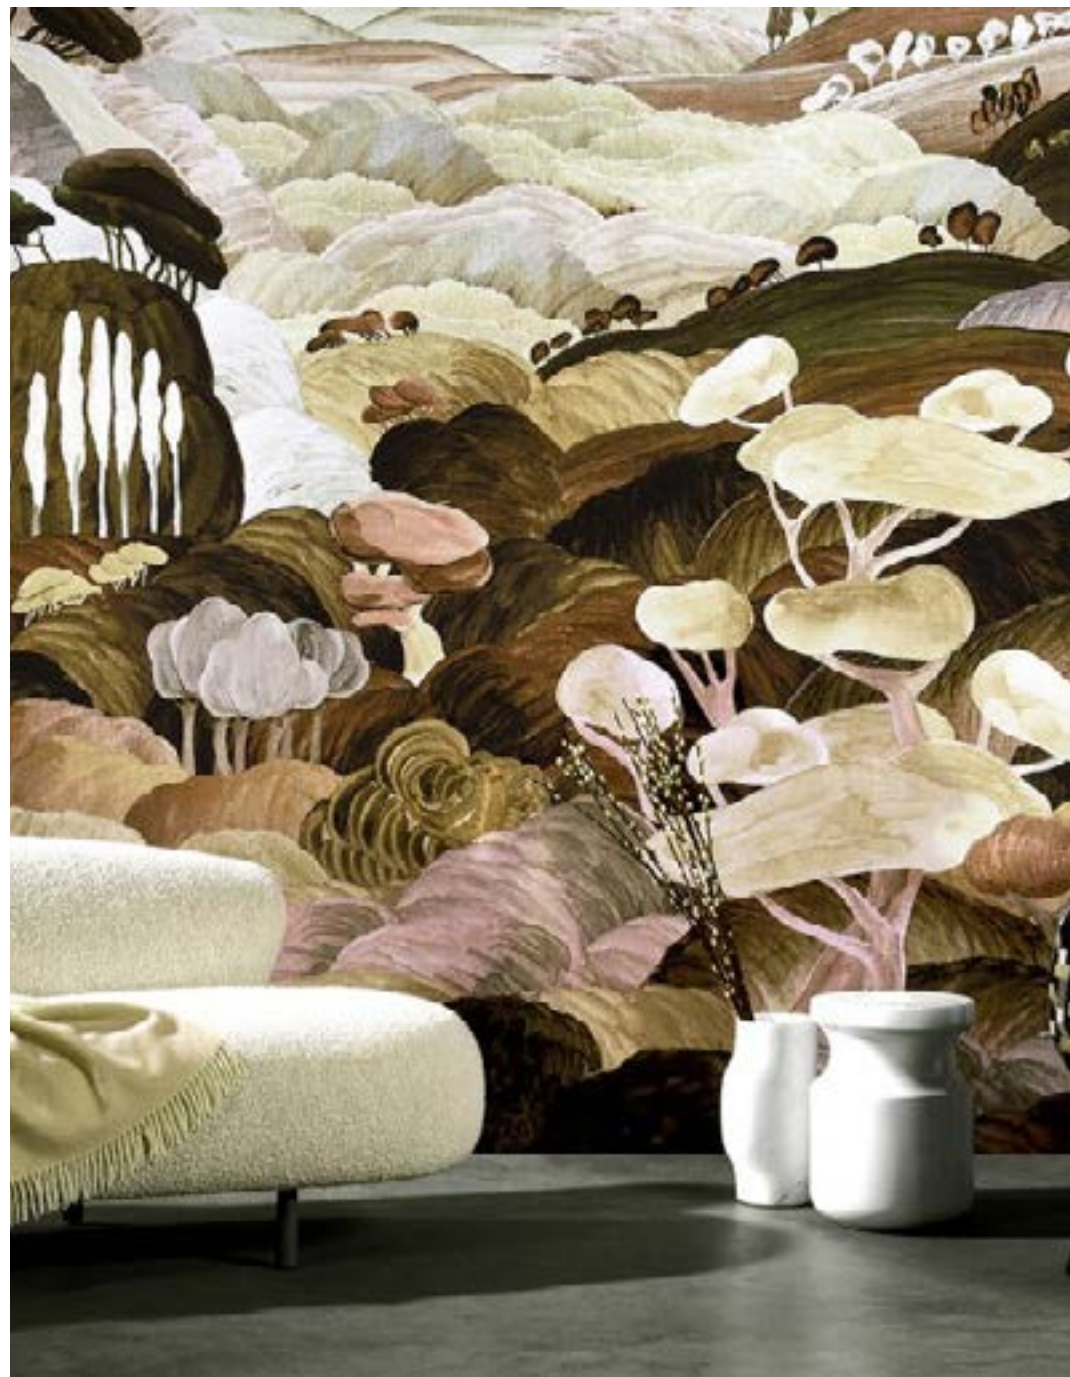

Les Songes Toscans

Collection *Décor* & *Panoramiques*

Panoramic in chenille finish of a Tuscan landscape of a dreamy fantasy world

Click [here](#) for more info.

97520

97521

TEXTILE | WALLCOVERINGS

Composition: Textile wallcovering on non-woven backing
Dimensions: Panoramic 480 cm x 300 cm = 14.40 m² (188.98" x 118.11" = 155 sq.ft.)
Product category: Couture