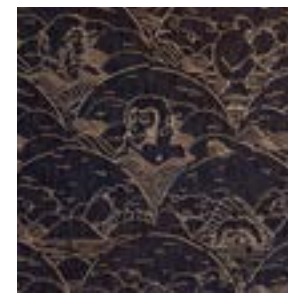

MO3001

TEXTILE | WALLCOVERINGS

Composition: Textile wallcovering on non-woven backing
Dimensions: Width 126 cm (49.60"), sold by the linear metre/
yard
Product category: Couture