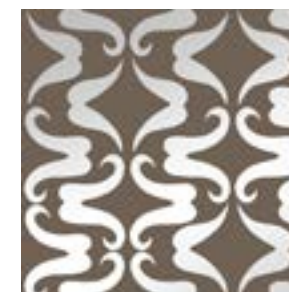

Product category: Refined

Mustachio

Collection Flavor Paper for Arte

Exclusive designer wallpaper with extravagant designs that never cease to surprise

Click [here](#) for more info.

FP1061 (flock)

FP1062 (high
gloss metal foil)