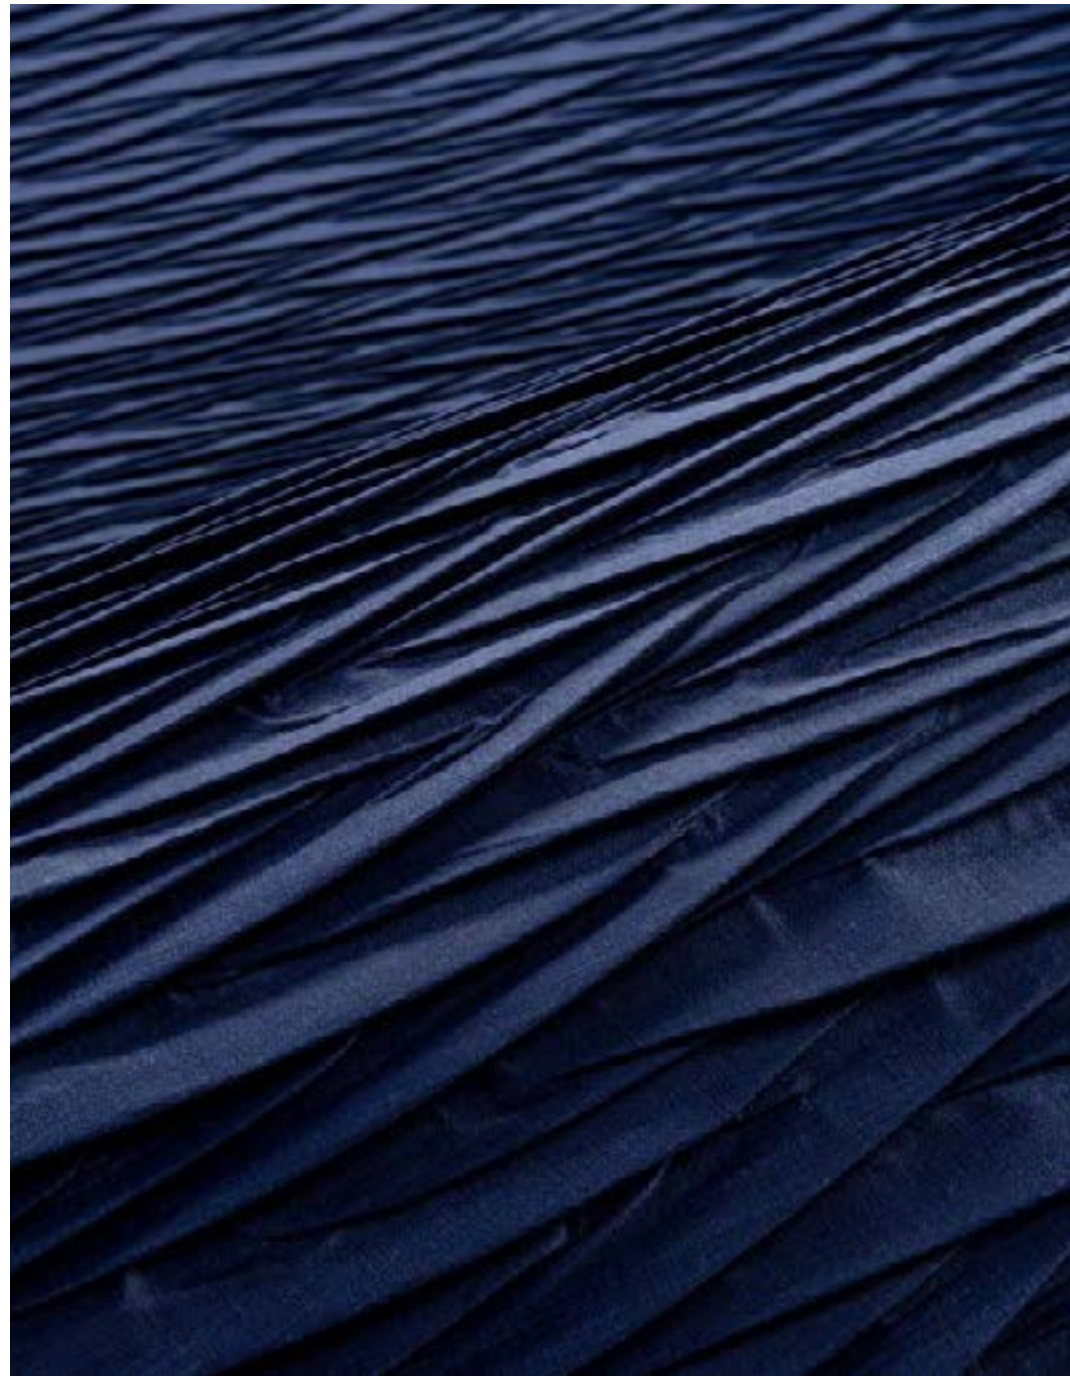

Origami

Collection Kami

Imitation of folded paper where the folds create a lot of relief

Click [here](#) for more info.

87220

87221

87222

87223

87224

87225

87226

87227

87228

87229

NON-WOVEN | WALLCOVERINGS

Composition: Non-woven wallcovering

Dimensions: Width 122 cm (48.03"), sold by the linear metre/
yard

Product category: Couture