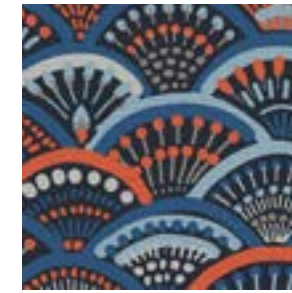

Dimensions: XL-ROLL: Rolls of 10.05 m x 1.00 m = 10 m² / 11 yds x 39.37" = 108 sq. ft.

Product category: Refined

Peacock

Collection Curiosa

Click [here](#) for more info.

13510

13511

13512