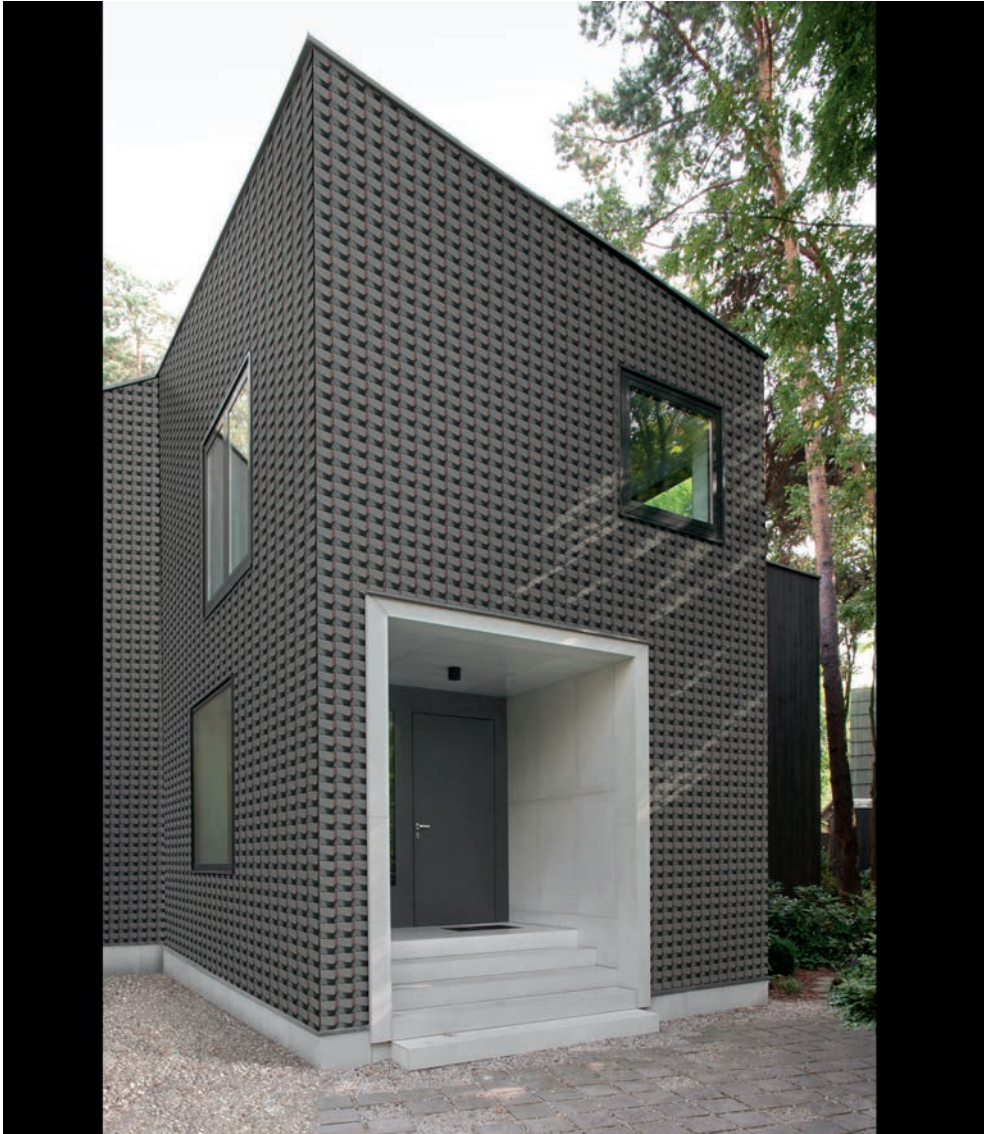

On the Bias

Christian Benini (M_OUT_OB1901)